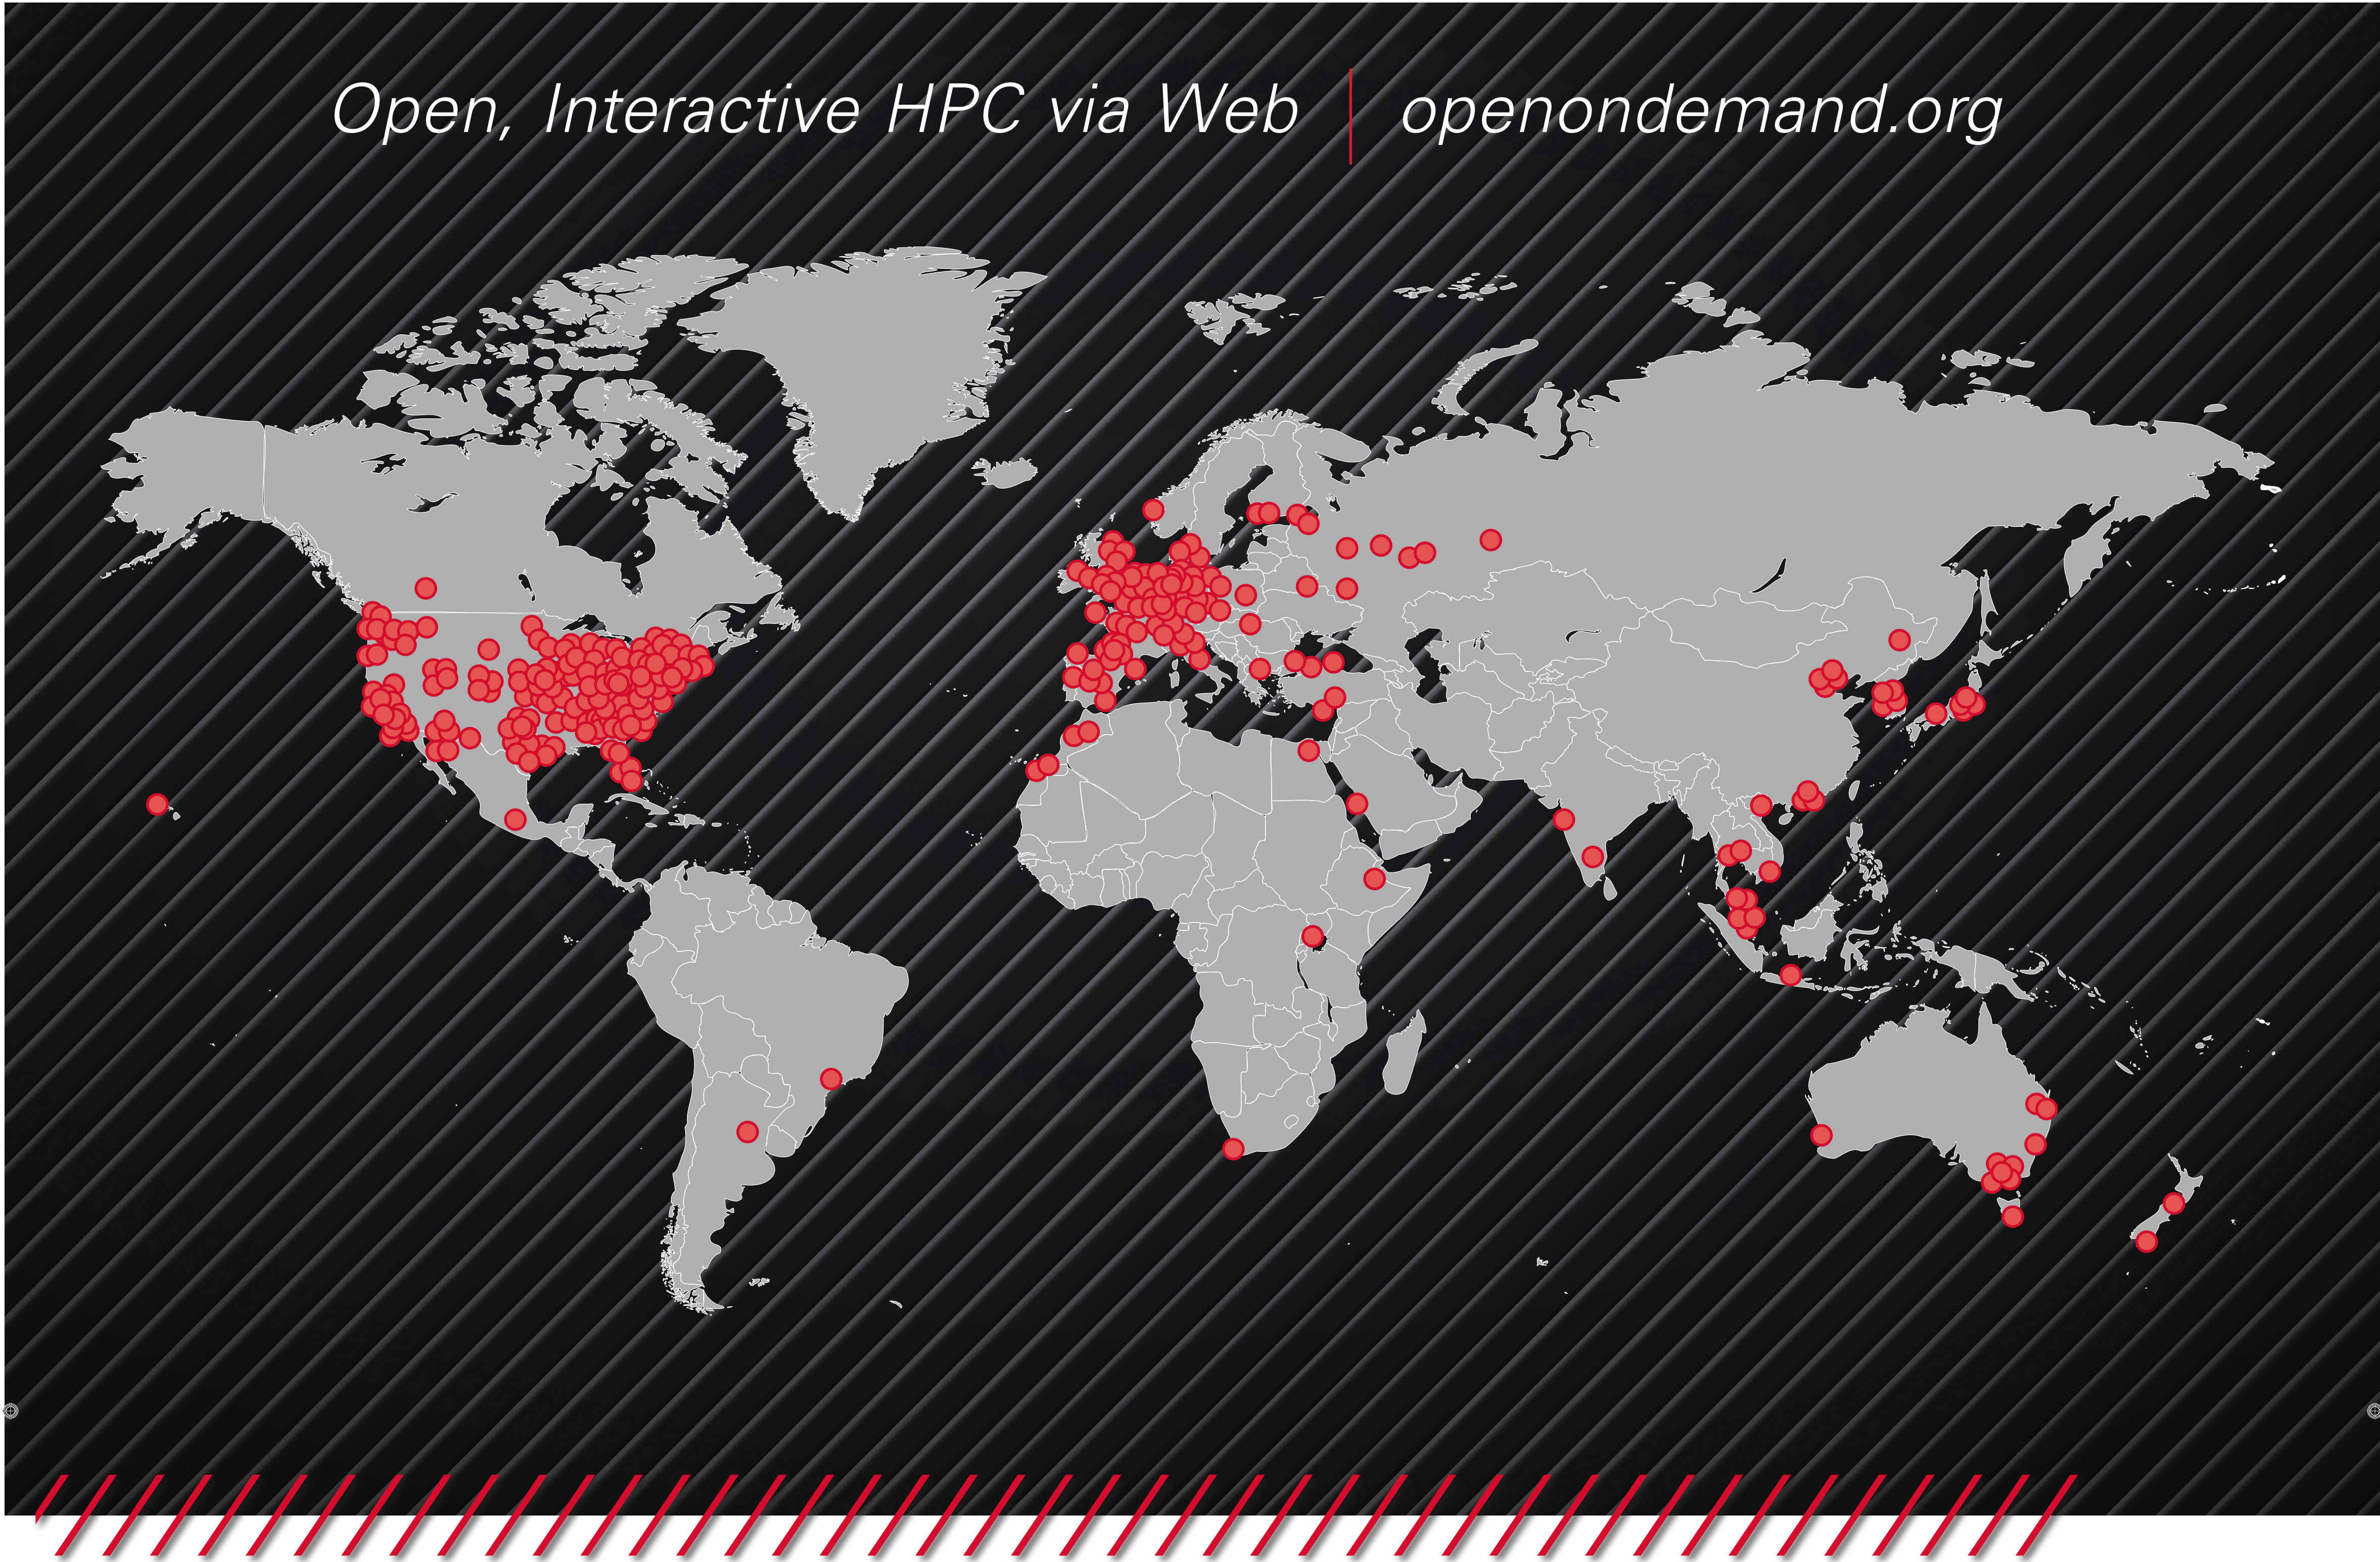

OPEN

OnDemand

Open, Interactive HPC via Web | openondemand.org

250+ ACTIVE DEPLOYMENTS

U.S. ACADEMIC INSTITUTIONS

INTERNATIONAL ACADEMIC

COMMERCIAL

GOVERNMENT AND NONPROFIT

PARTNERS

Ohio Supercomputer Center
An OH-TECH Consortium Member